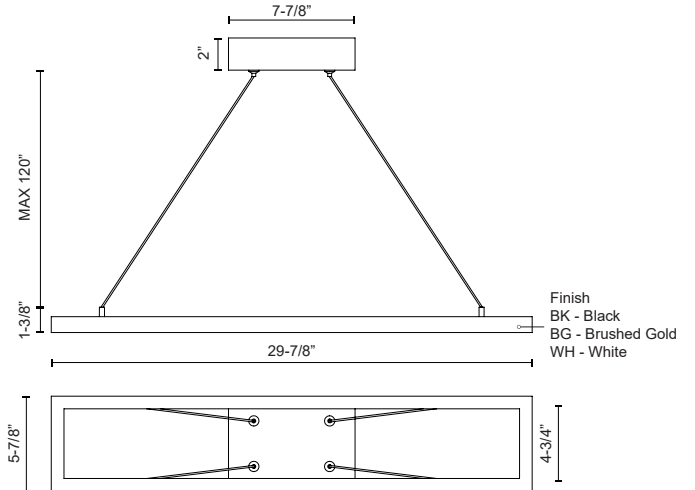

PIAZZA
PD88530
PENDANTS

PROJECT

DESCRIPTION

Extruded aluminum with rectangular profile. Flush silicone diffuser. Matte powder-coated finish. Down light

PD88530-BG
Brushed Gold

PD88530-BK
Black

PD88530-WH
White

SPECIFICATION DETAILS

Fixture Dimensions	L29-7/8" x W5-7/8" x H1-3/8"
Light Source	LED with DC Driver
Wattage	36W
Total Lumens	2810lm
Delivered Lumens	BG-1245lm; BK-950lm; WH-1493lm;
Voltage	120V
Color Temperature	3000K
CRI (Ra)	90CRI
Optional Color Temps	2700K - 5000K Available, Minimum Order Quantities Apply
LED Rated Life	50,000 hours
Dimming	100% - 10%, TRIAC or ELV Dimmer (Not Included)
Diffuser Details	Frosted Silicone Diffuser
Adjustable	Yes
Wire Length	120" Max
Wire Type	BG - Black Wire; BK - Black Wire; WH - Clear Wire;
Minimum Hang Height	14"
Sloped Ceiling Adaptable	Yes
Location	Dry
Illumination Direction	Downlight
Canopy Dimensions	L7-7/8" x W4-3/4" x H2"
Paint Finish	BG01(Canopy); BG02(Fixture Body); BK02; WH02;